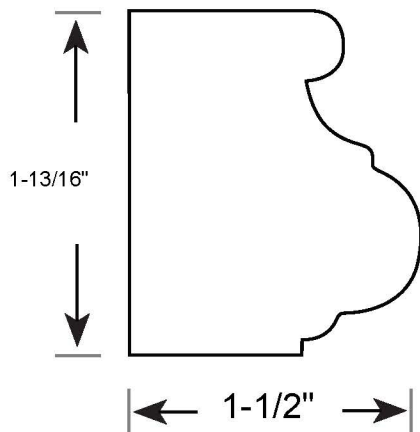

Profile Number: 1057

www.cdmwoodworking.com
Phone: 847.395.6334
office@cdmwoodworking.com

Chair Rail, Sill