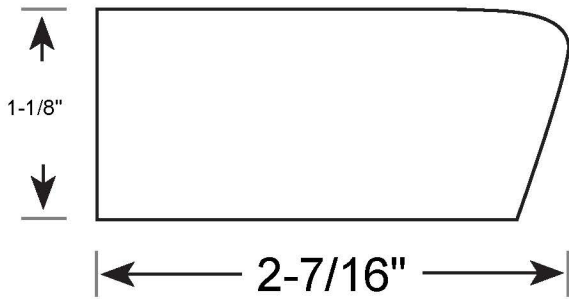

Profile Number: 1139

www.cdmwoodworking.com
Phone: 847.395.6334
office@cdmwoodworking.com

Sill