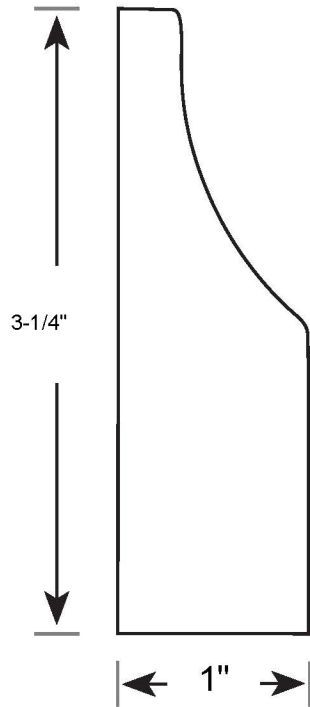

Profile Number: 1156

www.cdmwoodworking.com
Phone: 847.395.6334
office@cdmwoodworking.com

Cove Detail, Baseboard