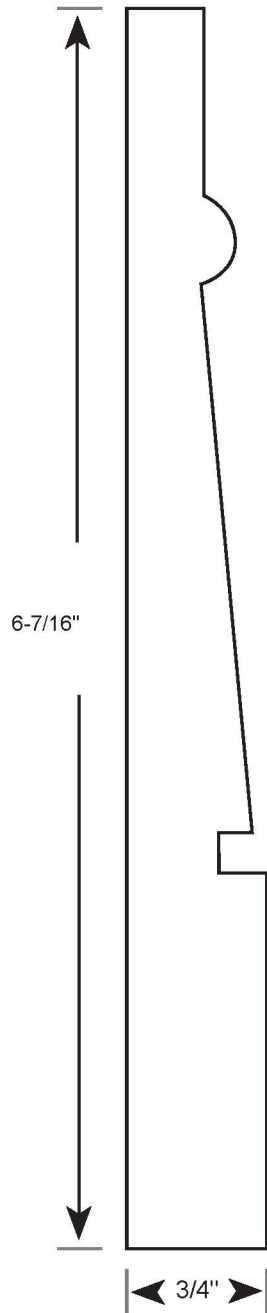

# Profile Number: 3045

www.cdmwoodworking.com  
Phone: 847.395.6334  
office@cdmwoodworking.com

Baseboard