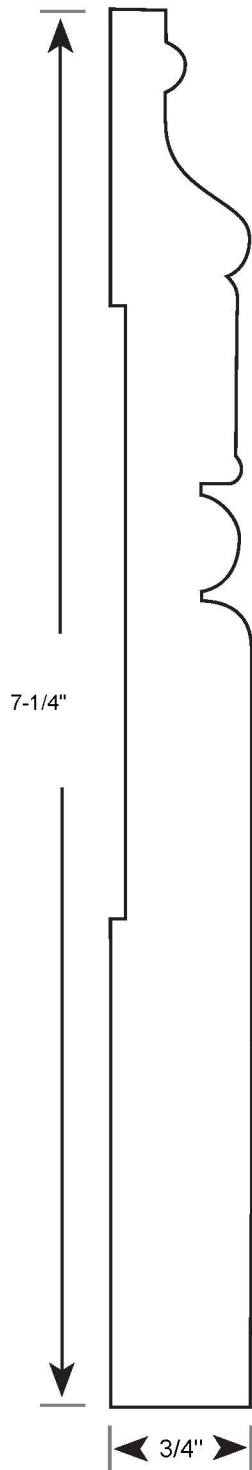

Profile Number: 3046

www.cdmwoodworking.com
Phone: 847.395.6334
office@cdmwoodworking.com

Baseboard, Variable Size, Call For Details