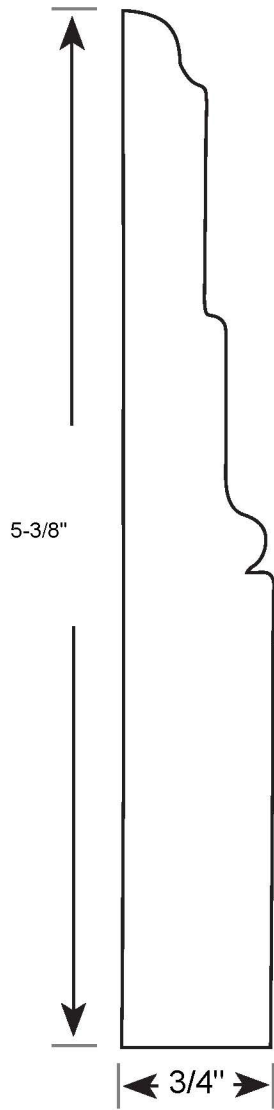

# Profile Number: 3047

www.cdmwoodworking.com  
Phone: 847.395.6334  
office@cdmwoodworking.com

Baseboard, Variable Size, Call For Details