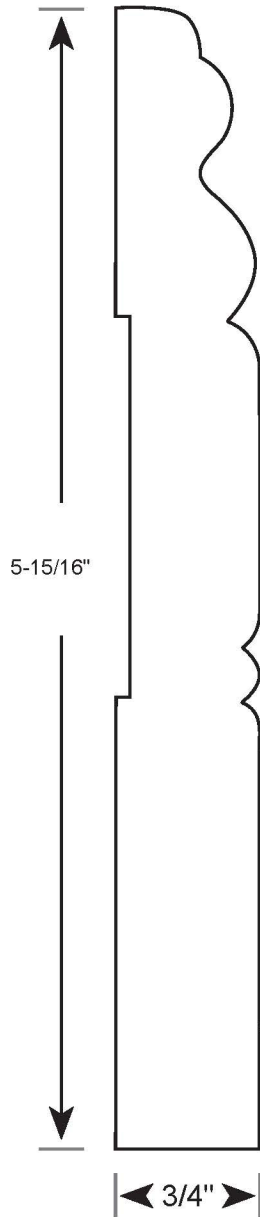

Profile Number: 3049

www.cdmwoodworking.com
Phone: 847.395.6334
office@cdmwoodworking.com

Baseboard, Variable Size, Call for Details