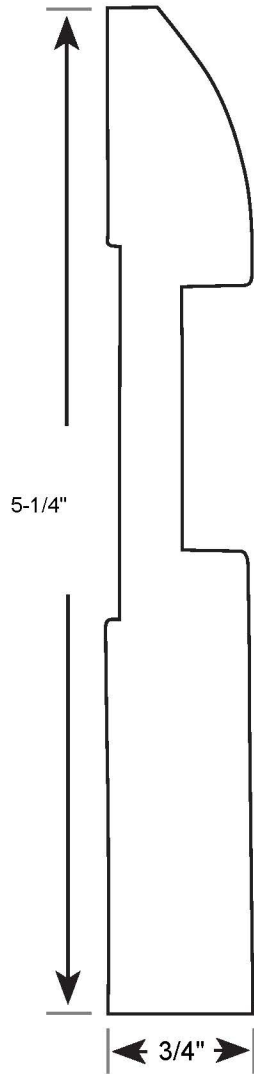

Profile Number: 3052

www.cdmwoodworking.com
Phone: 847.395.6334
office@cdmwoodworking.com

Baseboard, Variable Size, Call For Details