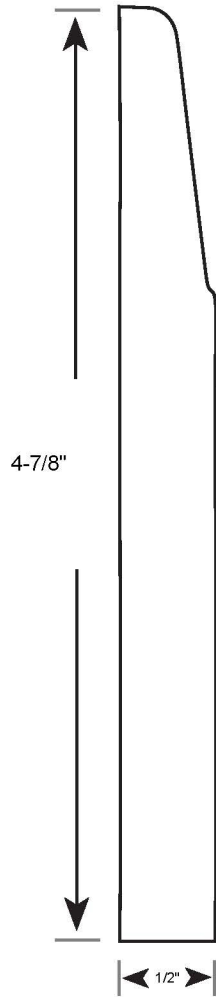

Profile Number: 3054

www.cdmwoodworking.com
Phone: 847.395.6334
office@cdmwoodworking.com

Baseboard, Variable Size, Call For Details, Base Cap Optional