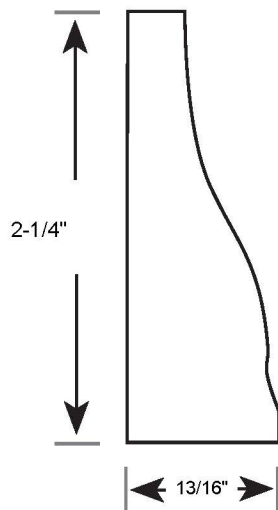

Profile Number: 3056

www.cdmwoodworking.com
Phone: 847.395.6334
office@cdmwoodworking.com

Baseboard, Variable Size, Call For Details, Base Cap Optional