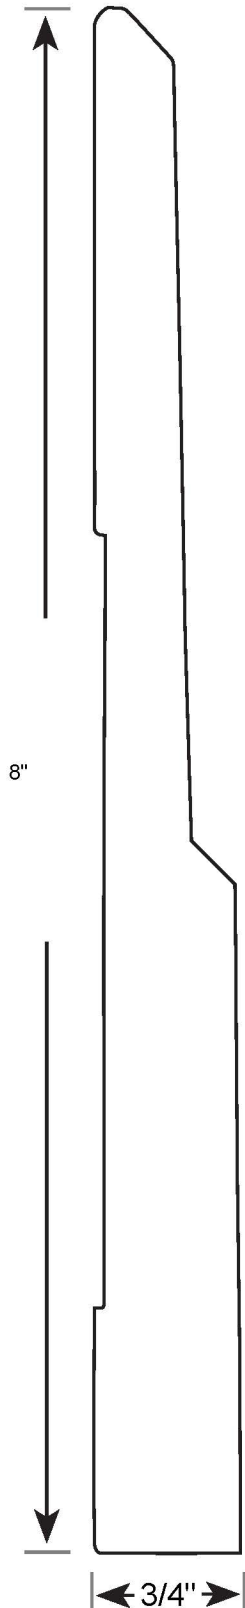

Profile Number: 3057

www.cdmwoodworking.com
Phone: 847.395.6334
office@cdmwoodworking.com

Baseboard, Variable Size, Call For Details