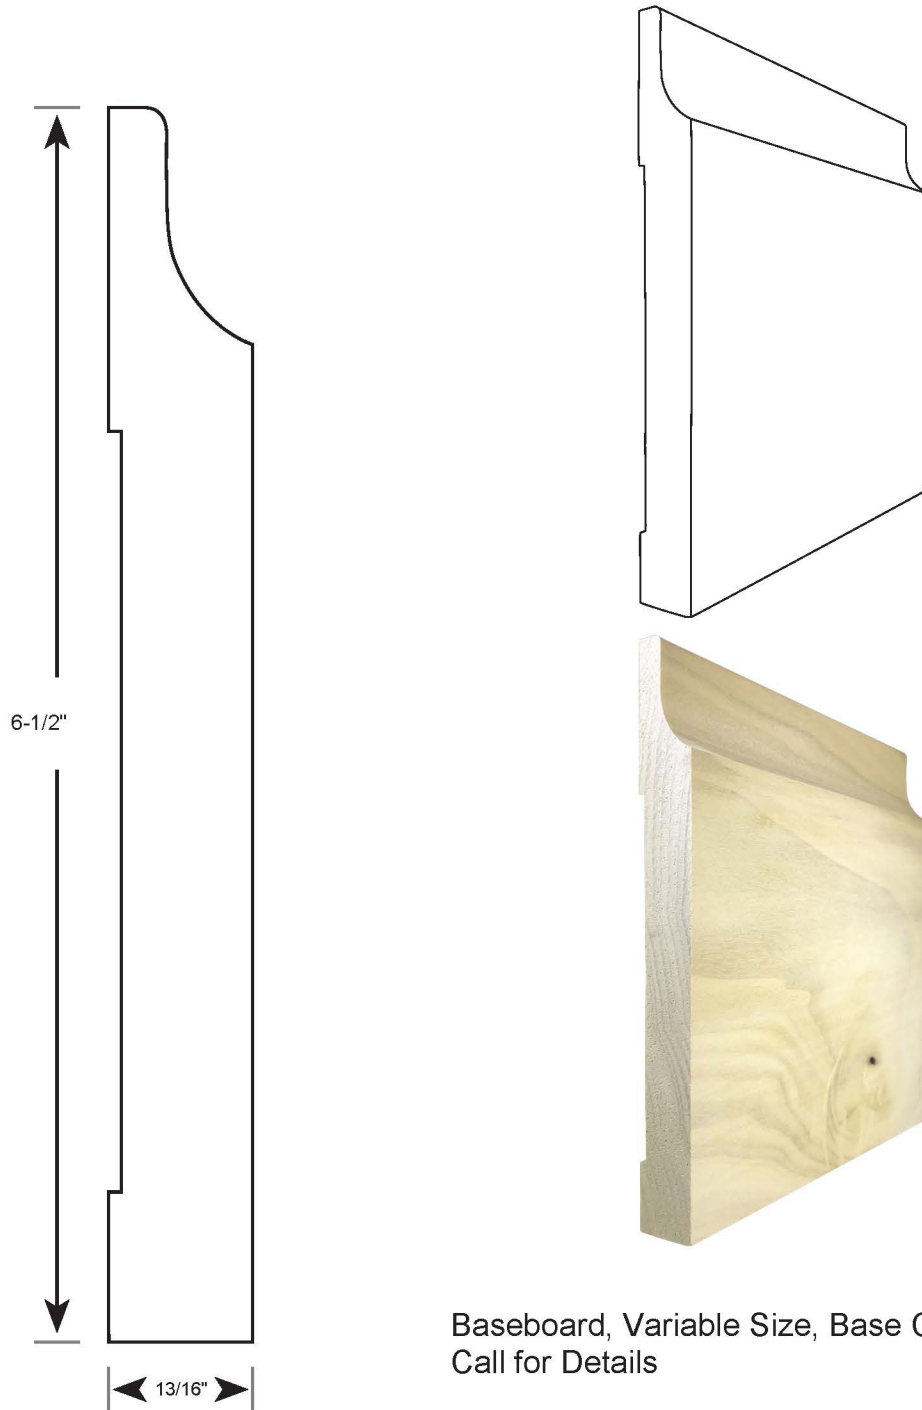

Profile Number: 3058

www.cdmwoodworking.com
Phone: 847.395.6334
office@cdmwoodworking.com

Baseboard, Variable Size, Base Cap Optional,
Call for Details