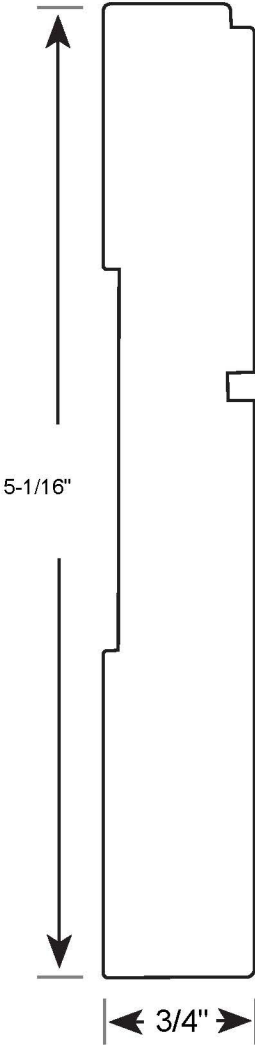

Profile Number: 3059

www.cdmwoodworking.com
Phone: 847.395.6334
office@cdmwoodworking.com

Baseboard