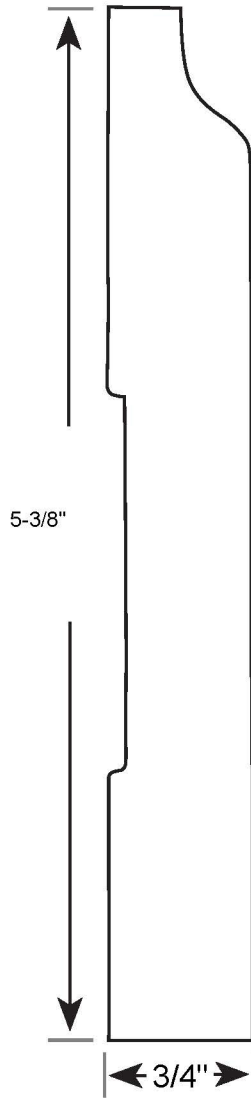

Profile Number: 3060

www.cdmwoodworking.com
Phone: 847.395.6334
office@cdmwoodworking.com

Baseboard, Variable Size, Call For Details, Base Cap Optional