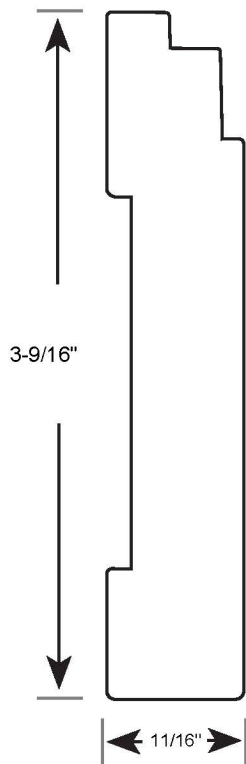

Profile Number: 3061

www.cdmwoodworking.com
Phone: 847.395.6334
office@cdmwoodworking.com

Baseboard, Variable Size, Call For Details, Base Cap Optional