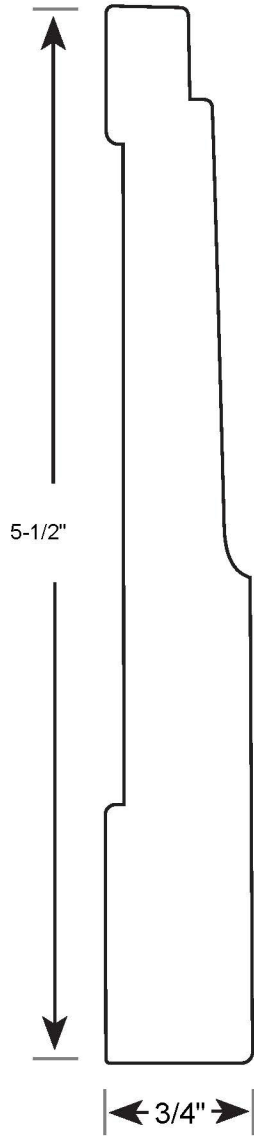

# Profile Number: 3062

www.cdmwoodworking.com  
Phone: 847.395.6334  
office@cdmwoodworking.com

Baseboard, Variable Size, Call For Details, Base Cap Optional