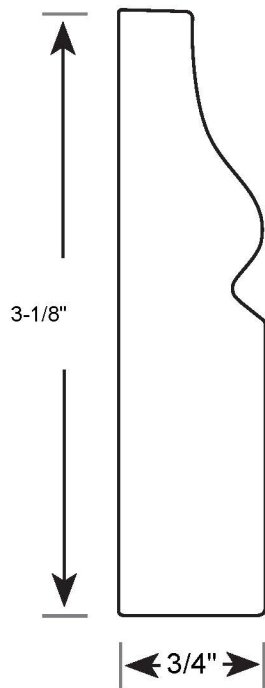

Profile Number: 3063

www.cdmwoodworking.com
Phone: 847.395.6334
office@cdmwoodworking.com

Baseboard, Variable Size, Call For Details, Base Cap Optional