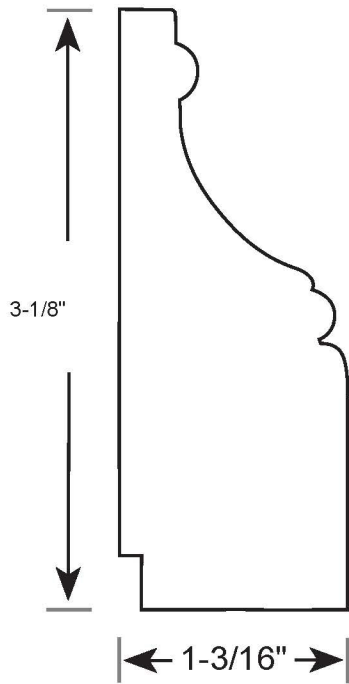

Profile Number: 3067

www.cdmwoodworking.com
Phone: 847.395.6334
office@cdmwoodworking.com

Baseboard