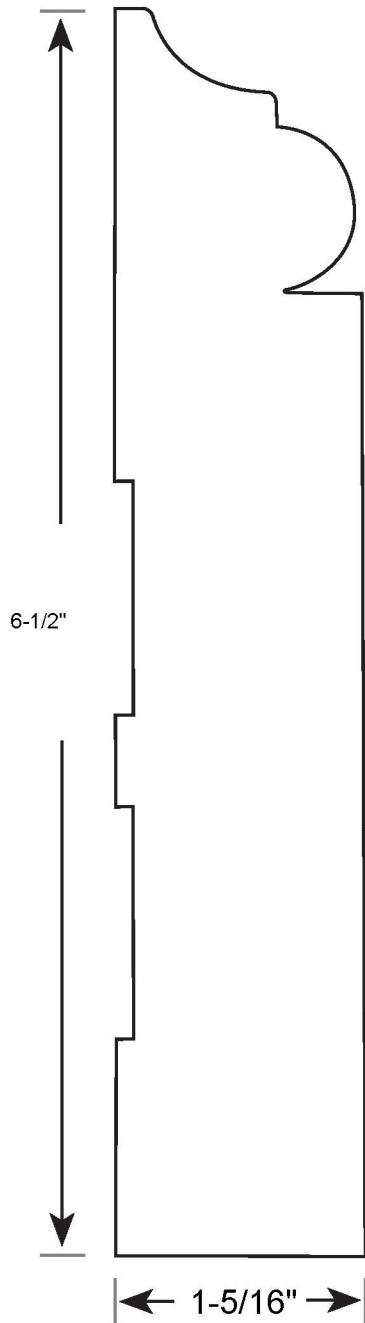

# Profile Number: 3068

www.cdmwoodworking.com  
Phone: 847.395.6334  
office@cdmwoodworking.com

Baseboard, Variable Size, Call For Details