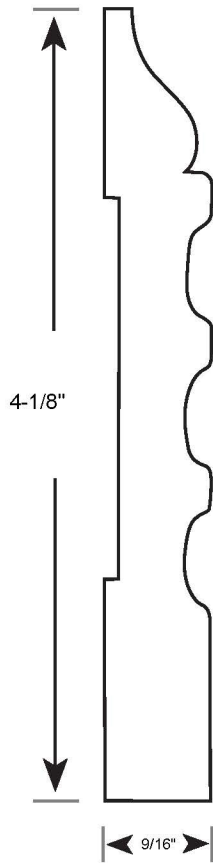

Profile Number: 3069

www.cdmwoodworking.com
Phone: 847.395.6334
office@cdmwoodworking.com

Baseboard