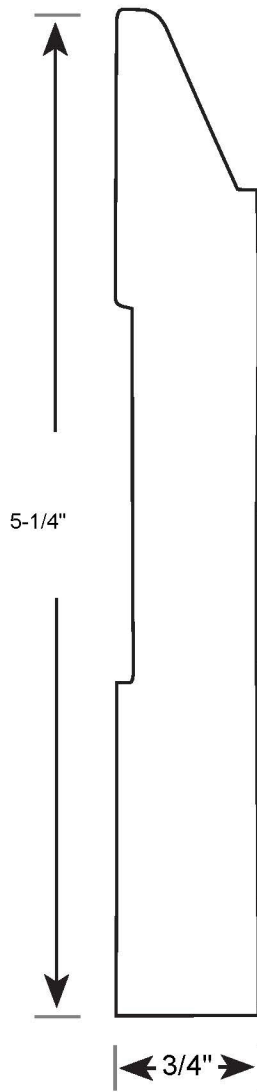

# Profile Number: 3070

www.cdmwoodworking.com  
Phone: 847.395.6334  
office@cdmwoodworking.com

Baseboard, Variable Size, Call For Details