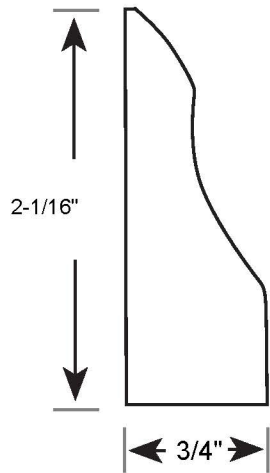

# Profile Number: 3071

www.cdmwoodworking.com  
Phone: 847.395.6334  
office@cdmwoodworking.com

Baseboard, Variable Size, Call For Details