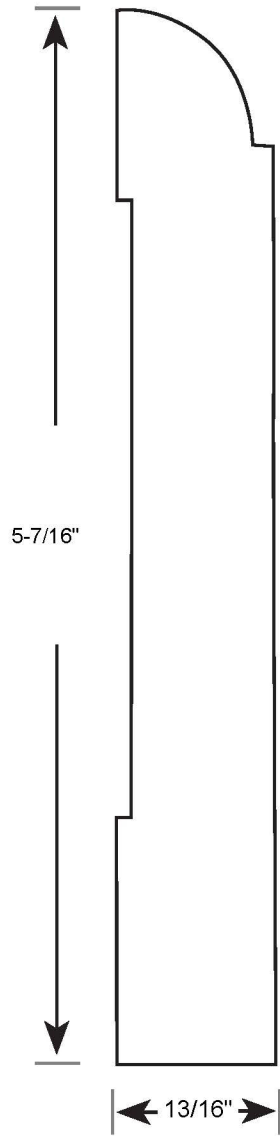

Profile Number: 3072

www.cdmwoodworking.com
Phone: 847.395.6334
office@cdmwoodworking.com

Baseboard, Variable Size, Call For Details