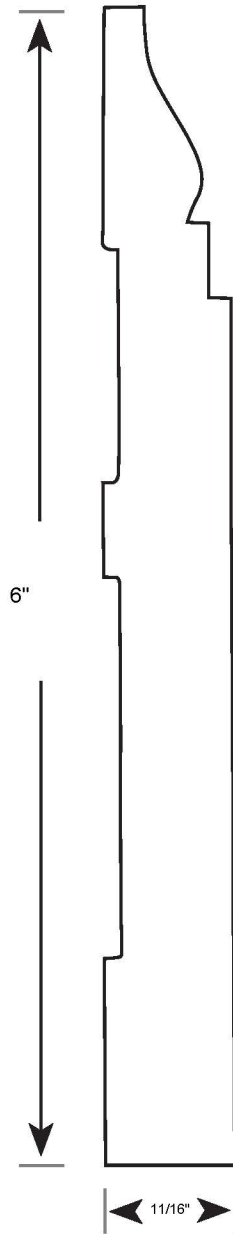

# Profile Number: 3076

www.cdmwoodworking.com  
Phone: 847.395.6334  
office@cdmwoodworking.com

Baseboard, Variable Size, Call For Details