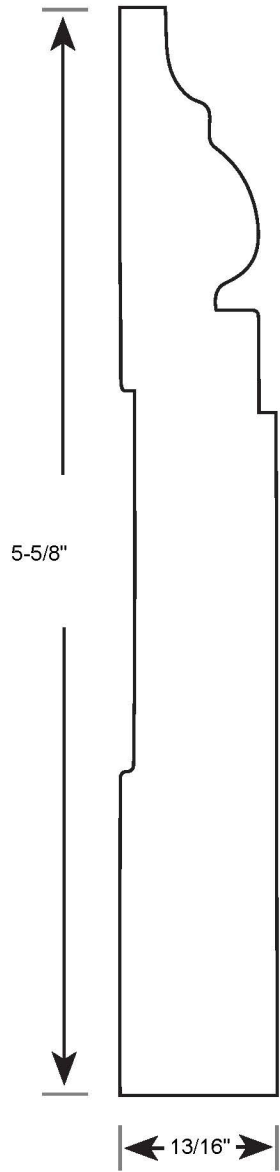

Profile Number: 3078

www.cdmwoodworking.com
Phone: 847.395.6334
office@cdmwoodworking.com

Baseboard, Variable Size, Call For Details