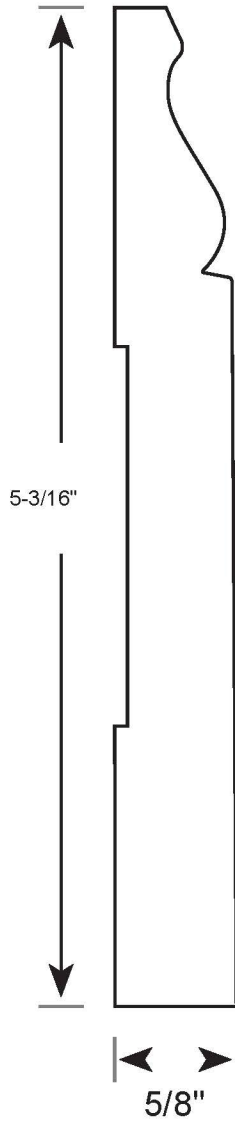

Profile Number: 3079

www.cdmwoodworking.com
Phone: 847.395.6334
office@cdmwoodworking.com

Baseboard, Variable Size, Call for Details