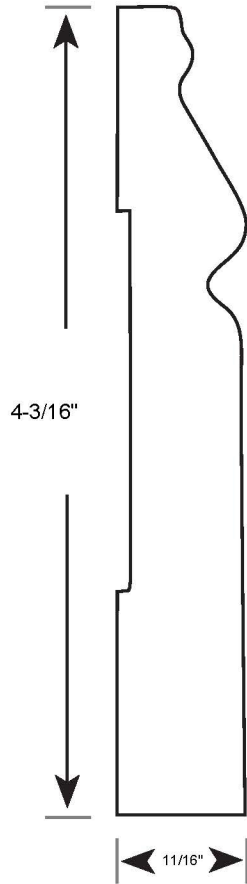

Profile Number: 3080

www.cdmwoodworking.com
Phone: 847.395.6334
office@cdmwoodworking.com

Baseboard, Variable Size, Call For Details