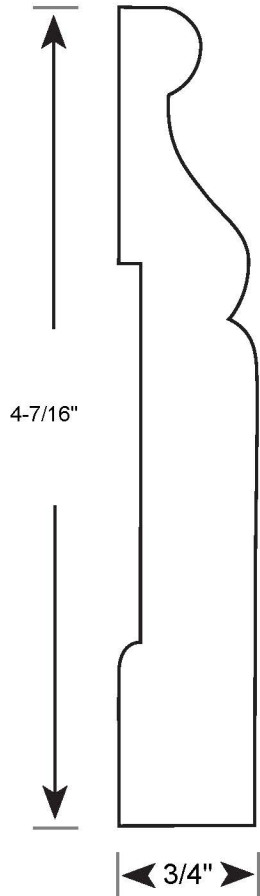

# Profile Number: 3081

www.cdmwoodworking.com  
Phone: 847.395.6334  
office@cdmwoodworking.com

Baseboard, Variable Size, Call For Details