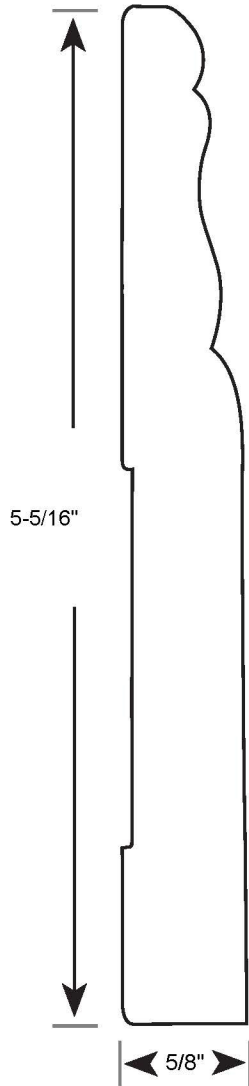

Profile Number: 3082

www.cdmwoodworking.com
Phone: 847.395.6334
office@cdmwoodworking.com

Baseboard, Variable Size, Call For Details