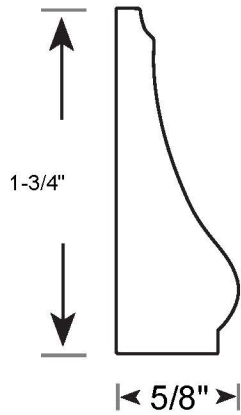

# Profile Number: 3116

www.cdmwoodworking.com  
Phone: 847.395.6334  
office@cdmwoodworking.com

Baseboard, Base Cap