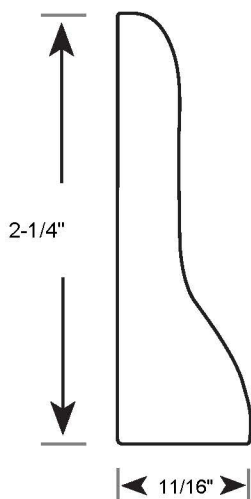

Profile Number: 3117

www.cdmwoodworking.com
Phone: 847.395.6334
office@cdmwoodworking.com

Baseboard, Variable Size, Call For Details