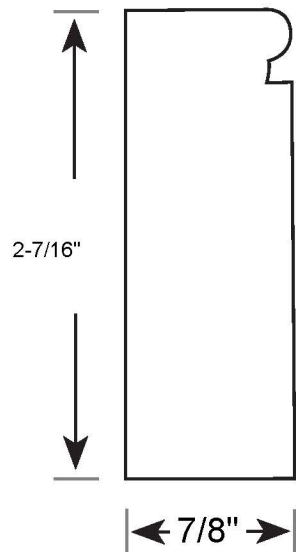

Profile Number: 3138

www.cdmwoodworking.com
Phone: 847.395.6334
office@cdmwoodworking.com

Casing, Baseboard, Variable Size, Call For Details