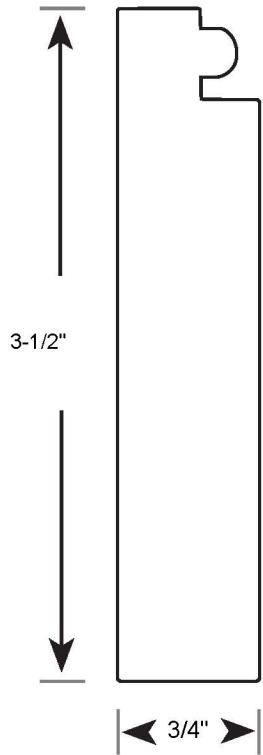

Profile Number: 3140

www.cdmwoodworking.com
Phone: 847.395.6334
office@cdmwoodworking.com

Baseboard, Variable Size, Call For Details