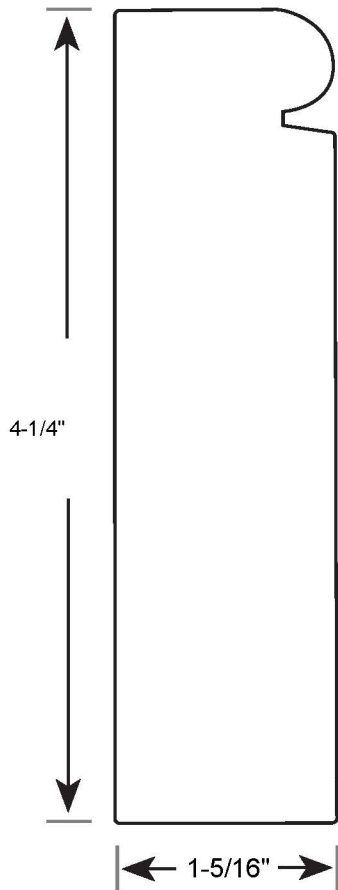

Profile Number: 3141

www.cdmwoodworking.com
Phone: 847.395.6334
office@cdmwoodworking.com

Baseboard, Variable Size, Call For Details