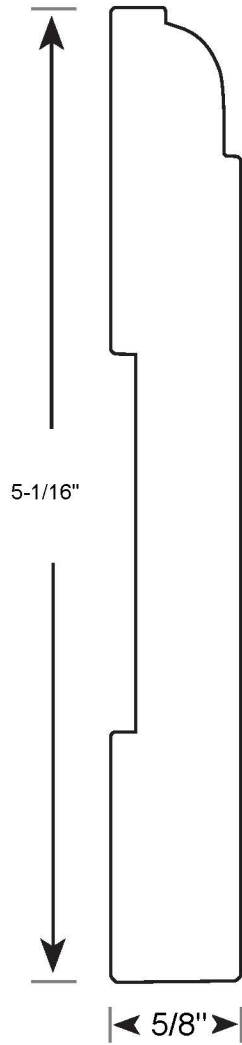

# Profile Number: 3148

www.cdmwoodworking.com  
Phone: 847.395.6334  
office@cdmwoodworking.com

Baseboard, Variable Size, Call For Details