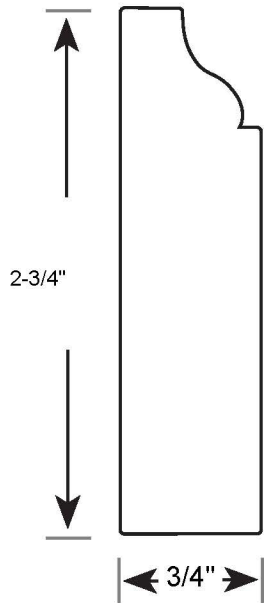

Profile Number: 3149

www.cdmwoodworking.com
Phone: 847.395.6334
office@cdmwoodworking.com

Baseboard, Variable Size, Call For Details