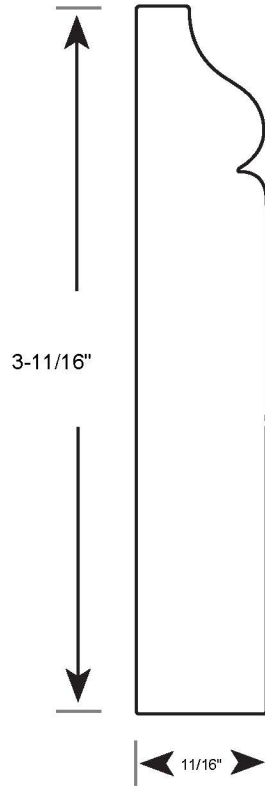

Profile Number: 3150

www.cdmwoodworking.com
Phone: 847.395.6334
office@cdmwoodworking.com

Baseboard, Variable Size, Call For Details