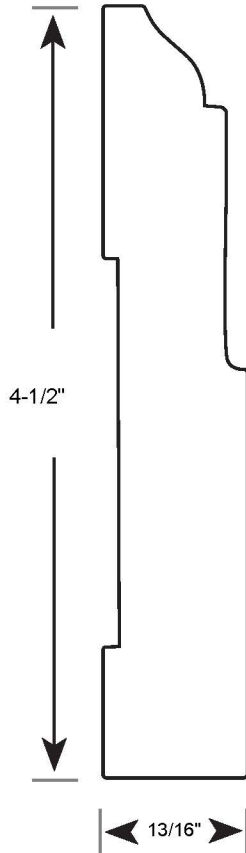

Profile Number: 3151

www.cdmwoodworking.com
Phone: 847.395.6334
office@cdmwoodworking.com

Baseboard, Variable Size, Call For Details