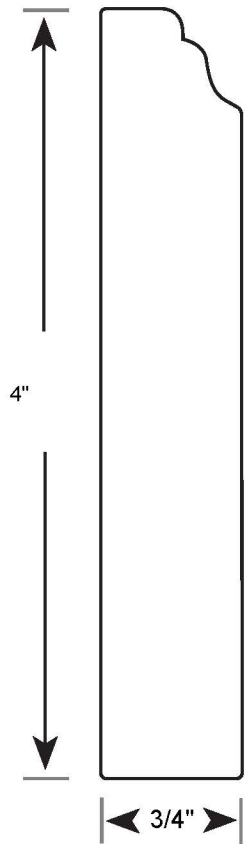

Profile Number: 3152

www.cdmwoodworking.com
Phone: 847.395.6334
office@cdmwoodworking.com

Baseboard, Variable Size, Call For Details