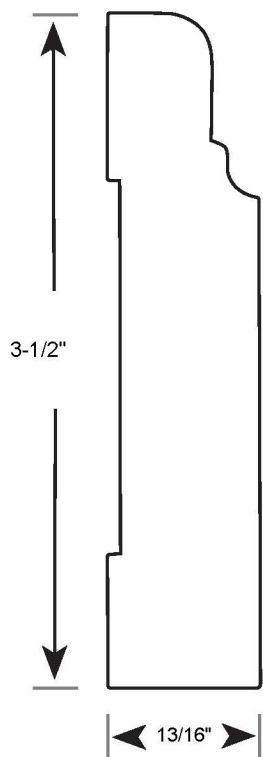

Profile Number: 3153

www.cdmwoodworking.com
Phone: 847.395.6334
office@cdmwoodworking.com

Baseboard, Variable Size, Call For Details