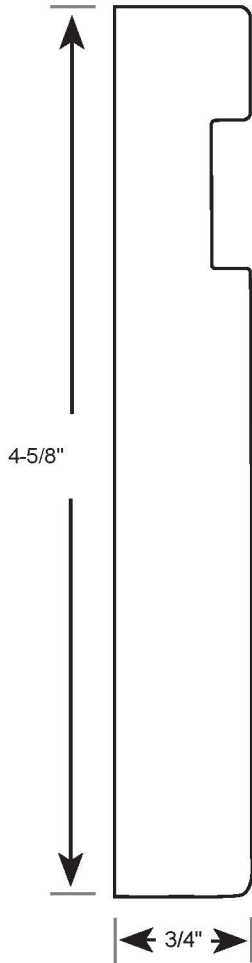

# Profile Number: 4024

www.cdmwoodworking.com  
Phone: 847.395.6334  
office@cdmwoodworking.com

Baseboard, Casing, Variable Size, Call for Details