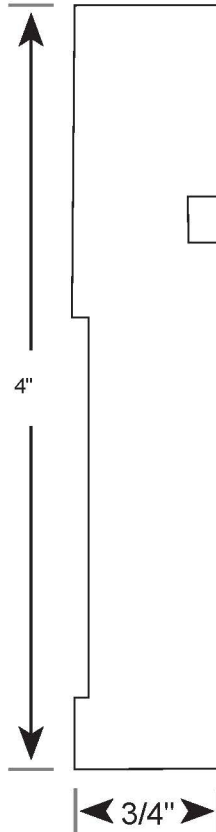

Profile Number: 4026

www.cdmwoodworking.com
Phone: 847.395.6334
office@cdmwoodworking.com

Baseboard, Casing, Variable Size, Call For Details